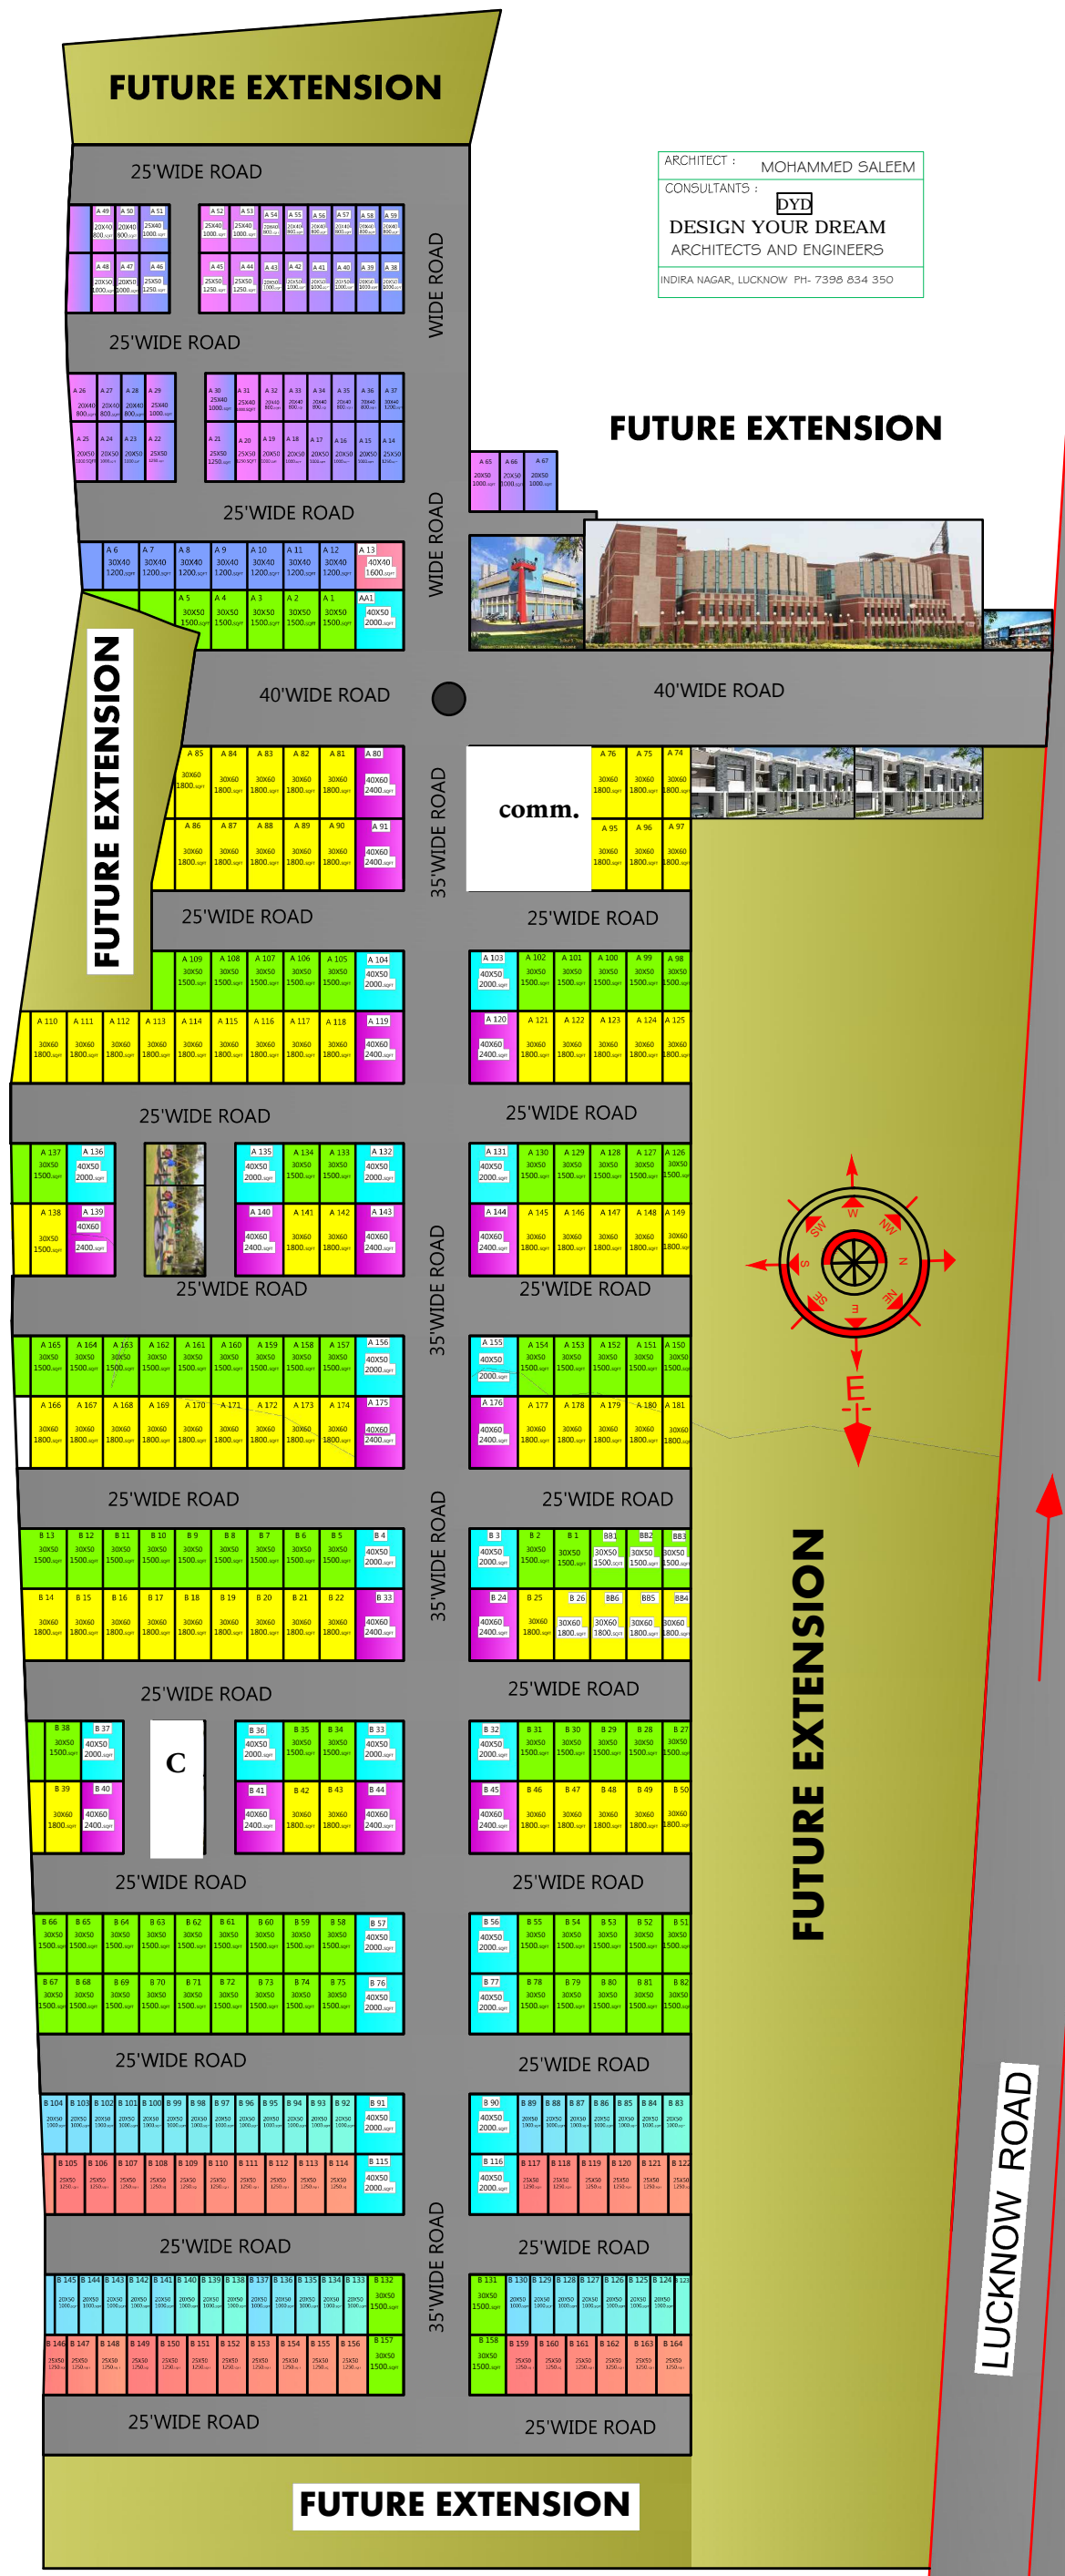

# SILICON GREEN CITY ON SULTANPUR HIGHWAY

PLOT	SIZE	AREA	SYMBOLS
A BLOCK	30X50	1500	
A BLOCK	40X50	2000	
A BLOCK	30X40	1200	
A BLOCK	40X40	1600	
A BLOCK	30X60	1800	
A BLOCK	40X60	2400	
B BLOCK	20X50	1000	
B BLOCK	40X50	2000	
B BLOCK	25X50	1250	
A BLOCK	25X40	1000	
A BLOCK	20X30	600	